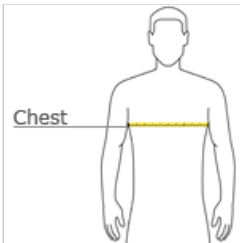

CARE INSTRUCTIONS

Machine wash cold with like colors. Do not bleach. Do not use fabric softener. Tumble dry low, remove promptly. Cool iron if needed. Do not dry clean.

front

back

HOW TO MEASURE

CHEST WIDTH

Measure under the arm and around the fullest part of the chest with arms down, keeping tape horizontal.

SIZE CHART

	XS	S	M	L	XL
Size	4	6/8	10/12	14/16	18/20
Chest	25-26	26-28	28-30	30-32	32-35

COLOR INFORMATION